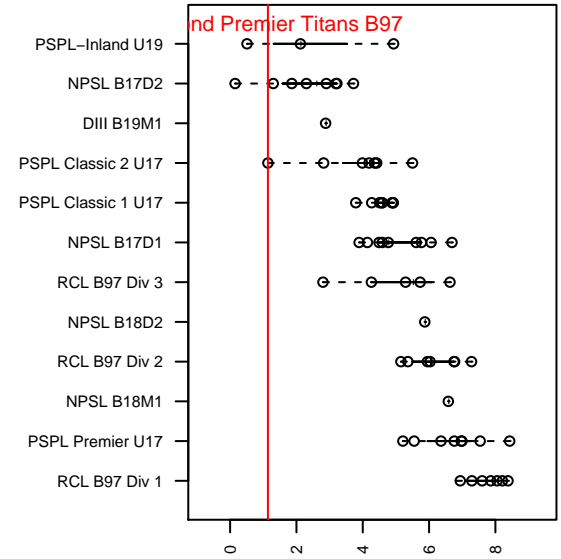

Edmond Premier Titans B97

Edmond Premier Soccer Academy
Edmonds, WA
B97 total strength=1199
attack=5.02 defense=3.15
fall league = PSPL Classic 2 U17

alt names used:
Edmond Premier Soccer Academy Titans U17

Venues played:
2014 Summer Slam U16-18
2014 PSPL Classic 2 U17

**attack and defense variance (black dot)
relative to other teams
and top 10 in region**

**attack and defense rating
relative to others at age
and all opponents in last 13 months**